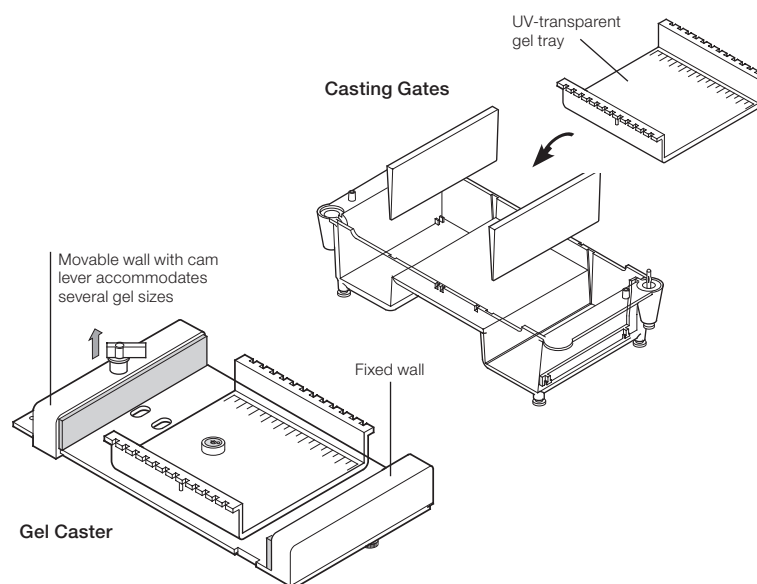

Hand Casting Options for a Variety of Gel Sizes

Two accessories are available for hand casting gels with the Sub-Cell family of electrophoresis cells. Gel casters offer the flexibility of accommodating several different-size UV-transparent (UVTP) gel trays and are available for the entire Sub-Cell product line. Casting gates offer the convenience of casting directly in the electrophoresis cells and are available in one specific size for each cell (see Casting Guide below).

Gel Caster Guide

| Tray Size | Mini Gel Caster | Full-Size Gel Caster | Model 96 Gel Caster | Model 192 Gel Caster |
|------------|-----------------|----------------------|---------------------|----------------------|
| 7 × 7 cm | • | • | • | • |
| 7 × 10 cm | • | • | • | • |
| 15 × 7 cm | • | • | • | • |
| 15 × 10 cm | • | • | • | • |
| 15 × 15 cm | | • | • | • |
| 15 × 20 cm | | • | • | • |
| 15 × 25 cm | | • | • | • |
| 25 × 10 cm | | | • | • |
| 25 × 15 cm | | | • | • |
| 25 × 20 cm | | | | • |
| 25 × 25 cm | | | | • |

Casting Guide

| Electrophoresis Cell | Tray Size | Casting Gates | Gel Caster |
|-----------------------|------------|---------------|------------|
| Mini-Sub cell GT | 7 × 7 cm | • | • |
| | 7 × 10 cm | | • |
| Wide Mini-Sub cell GT | 15 × 7 cm | • | • |
| | 15 × 10 cm | | • |
| Sub-Cell GT | 15 × 10 cm | | • |
| | 15 × 15 cm | • | • |
| | 15 × 20 cm | | • |
| | 15 × 25 cm | | • |
| Sub-Cell Model 96 | 25 × 10 cm | • | • |
| | 25 × 15 cm | | • |
| Sub-Cell Model 192 | 25 × 10 cm | | • |
| | 25 × 15 cm | • | • |
| | 25 × 20 cm | | • |
| | 25 × 25 cm | | • |