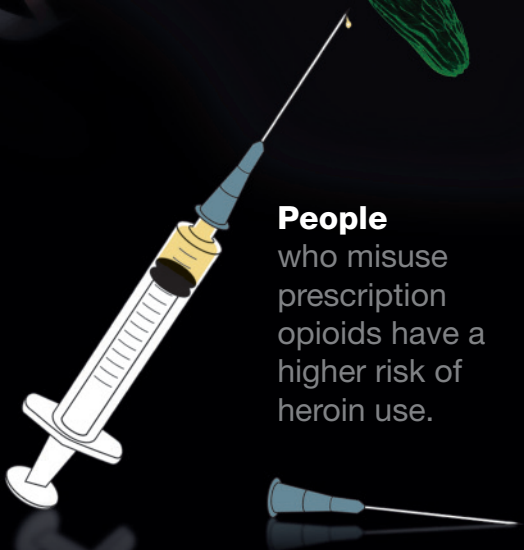

Data suggest complex genetic and environmental influences on opioid dependence.

People who misuse prescription opioids have a higher risk of heroin use.