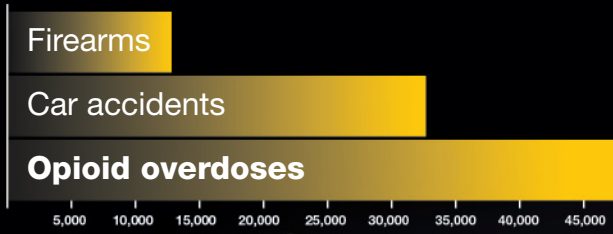

The Opioid Epidemic in the U.S.

bio-rad.com/opioidinfo

Opioid drug overdoses kill more people than car accidents and firearms combined.

The opioid crisis

costs the U.S. **\$75 BILLION** annually.

17%

of Americans had at least one prescription opioid this year.

Opioids bind to receptors in the brain, spinal cord, and other areas and reduce feelings of pain.

-
- Medication
 - Hospital Stay
 - Residential Stay
 - Therapy
 - MAT
 - Counseling

Treatment for opioid abuse includes medication, residential/hospital stays, medication-assisted therapy (MAT), and counseling.