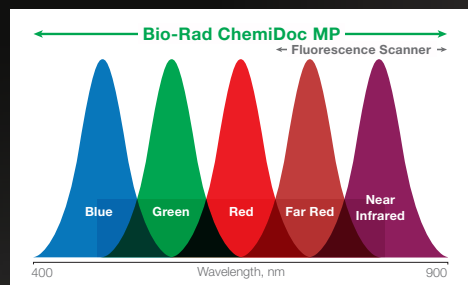

# ChemiDoc™ MP Imaging System

The best of chemiluminescence and fluorescence in one imager.

Leave behind traditional film and laser scanners and get the superior quantitation of digital, the multiplexing of fluorescence, and the brightest new fluorophores all in a single imaging system.

## More flexibility in dye selection.

Detect up to three different proteins in a single experiment with a wide range of supported fluorophore options.