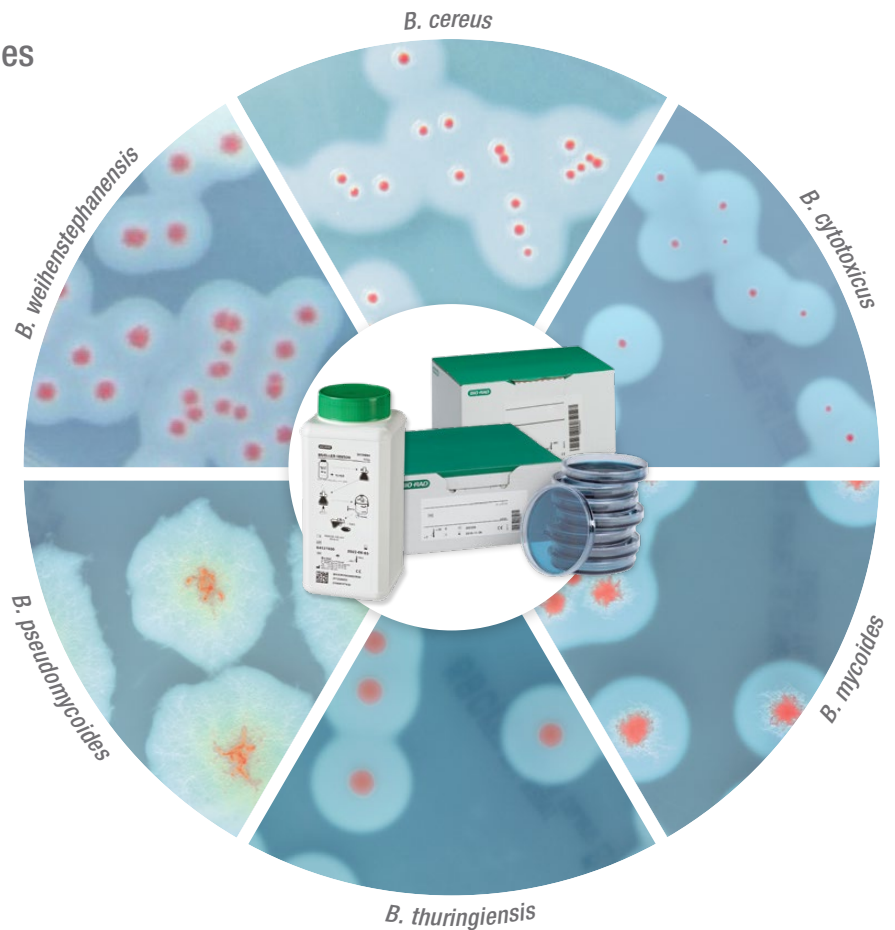

BIO-RAD

**Bio-Rad
Laboratories, Inc.**

Life Science
Group

Web site bio-rad.com **USA** 1 800 424 6723 **Australia** 61 2 9914 2800 **Austria** 43 01 877 89019 **Belgium** 32 03 710 53 00 **Brazil** 55 11 3065 7550
Canada 1 905 364 3435 **China** 86 21 6169 8500 **Czech Republic** 36 01 459 6192 **Denmark** 45 04 452 10 00 **Finland** 35 08 980 422 00 **France** 33 01 479 593 00
Germany 49 089 3188 4393 **Hong Kong** 852 2789 3300 **Hungary** 36 01 459 6190 **India** 91 124 4029300 **Israel** 972 03 963 6050 **Italy** 39 02 49486600
Japan 81 3 6361 7000 **Korea** 82 2 3473 4460 **Mexico** 52 555 488 7670 **The Netherlands** 31 0 318 540 666 **New Zealand** 64 9 415 2280 **Norway** 47 0 233 841 30
Poland 36 01 459 6191 **Portugal** 351 21 4727717 **Russia** 7 495 721 14 04 **Singapore** 65 6415 3188 **South Africa** 36 01 459 6193 **Spain** 34 091 49 06 580
Sweden 46 08 555 127 00 **Switzerland** 41 0617 17 9555 **Taiwan** 886 2 2578 7189 **Thailand** 66 2 651 8311 **United Arab Emirates** 971 4 8187300
United Kingdom 44 01923 47 1301