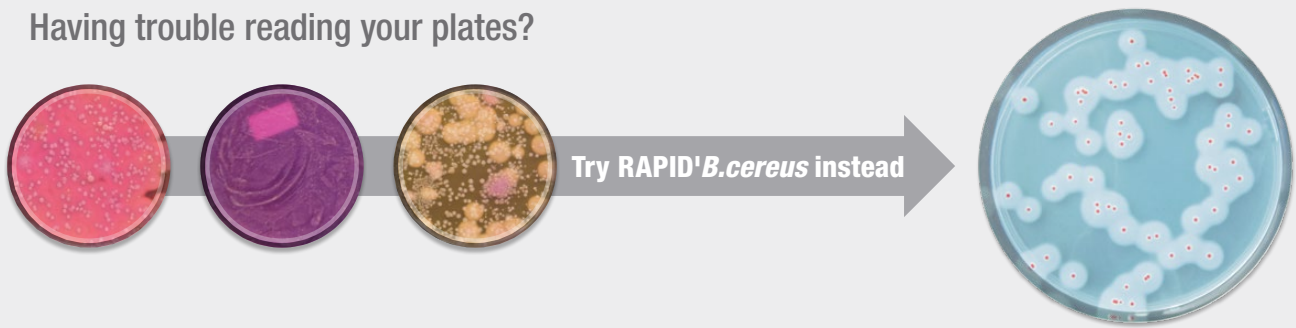

It's Time to *B. cereus*

Introducing Bio-Rad's newest culture media, **RAPID'*B.cereus***

- **Unique** — allows enumeration of all pathogenic *B. cereus* species, including *Bacillus cytotoxicus*
- **Quick turnaround** — produces results in under 24 ± 3 hours with no confirmation required
- **Easy interpretation** — facilitates clear visualization of red colonies surrounded by an opaque halo on a blue background
- **Flexible** — enables surface inoculation and pour plate protocols with storage up to 72 hours at 2–8°C prior to reading

Having trouble reading your plates?

Detect all pathogenic *B. cereus* species

RAPID'*B.cereus* is the first chromogenic medium allowing the enumeration of all pathogenic *B. cereus* species, including *Bacillus cytotoxicus*

Complete and versatile solution

- Ready-to-use plates
- Dehydrated + supplements
- Surface inoculation
- Pour plate method

Ordering Information

Catalog #	Description
12007304	Ready to use , 90 mm x 20 plates
12007305	Dehydrated base , 500 g
12007306	Supplement 1 , 1 box, 10 vials
12007307	Supplement 2 , 1 box, 10 vials