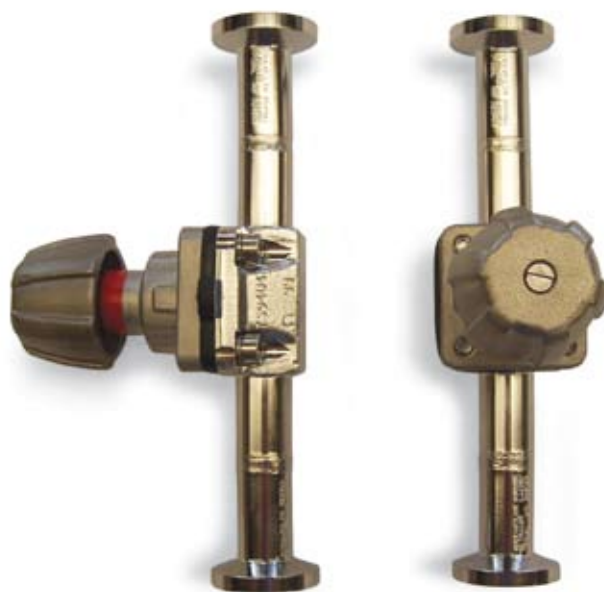

PROCESS-SCALE CHROMATOGRAPHY

Isolation Two-Way Valves

Take Columns Off-Line With Column Valve Accessory

Isolation two-way valves are attached to the process chromatography column inlet and outlet to isolate the column from the environment during downtime or storage. Isolation two-way valves can also be used for priming the central screw. The valves are attached easily with clamp connections at the top and bottom of the column.

Specifications

Valves	Stainless steel 316L, $R_a < 0.4 \mu\text{m}$								
Valve diaphragms	EPDM								
Clamp connections	Tri-Clamp 25 or 50								
Column diameter (mm)	100	200	296	350	400	446	596	800	1,000
Tube diameter (in)	¼	¾	½	½	¾	¾	¾	1	1
Clamp connections (mm)	25	25	25	25	25	25	25	50.5	50.5
Total length (mm)	129	129	129	129	165	165	165	177	177

Ordering Information

Catalog #	Description*
739-2370	Isolation Two-Way Valve , ¼ in tube diameter
739-2371	Isolation Two-Way Valve , ⅜ in tube diameter
739-2372	Isolation Two-Way Valve , ½ in tube diameter
739-2373	Isolation Two-Way Valve , ¾ in tube diameter
739-2374	Isolation Two-Way Valve , 1 in tube diameter

* Each catalog number includes one valve, two clamp collars, and two EPDM clamp gaskets.

Tri-Clamp is a trademark of The Ladish Company, Tri-Clover Division.

**Bio-Rad
Laboratories, Inc.**

Life Science
Group