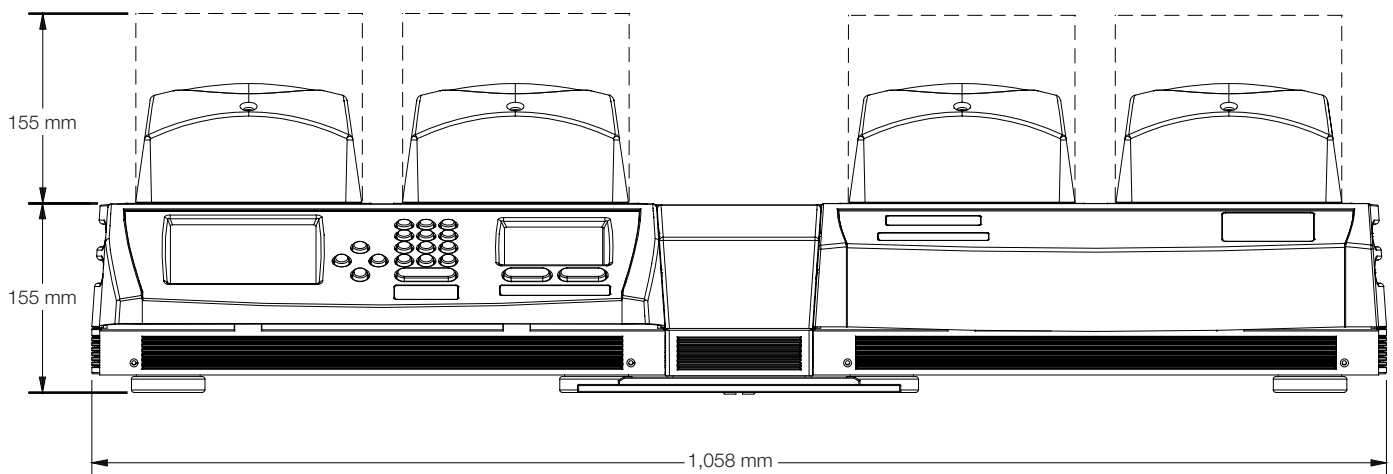

DNA Engine Dyad[®] and Dyad Disciple[™] Thermal Cycler Linear Configuration Line Drawing

These line drawings of DNA Engine Dyad and Dyad Disciple thermal cyclers in linear (horizontal) configuration provide dimensional data for automation.