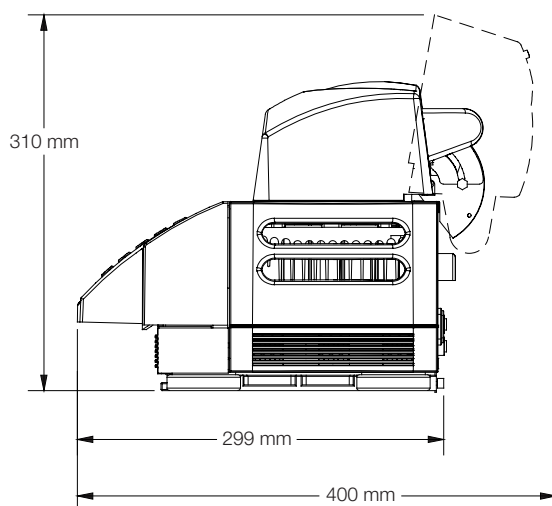

DNA Engine Dyad[®] and Dyad Disciple[™] Thermal Cycler Linear Configuration Line Drawing

These line drawings of DNA Engine Dyad and Dyad Disciple thermal cyclers in linear (horizontal) configuration provide dimensional data for automation.