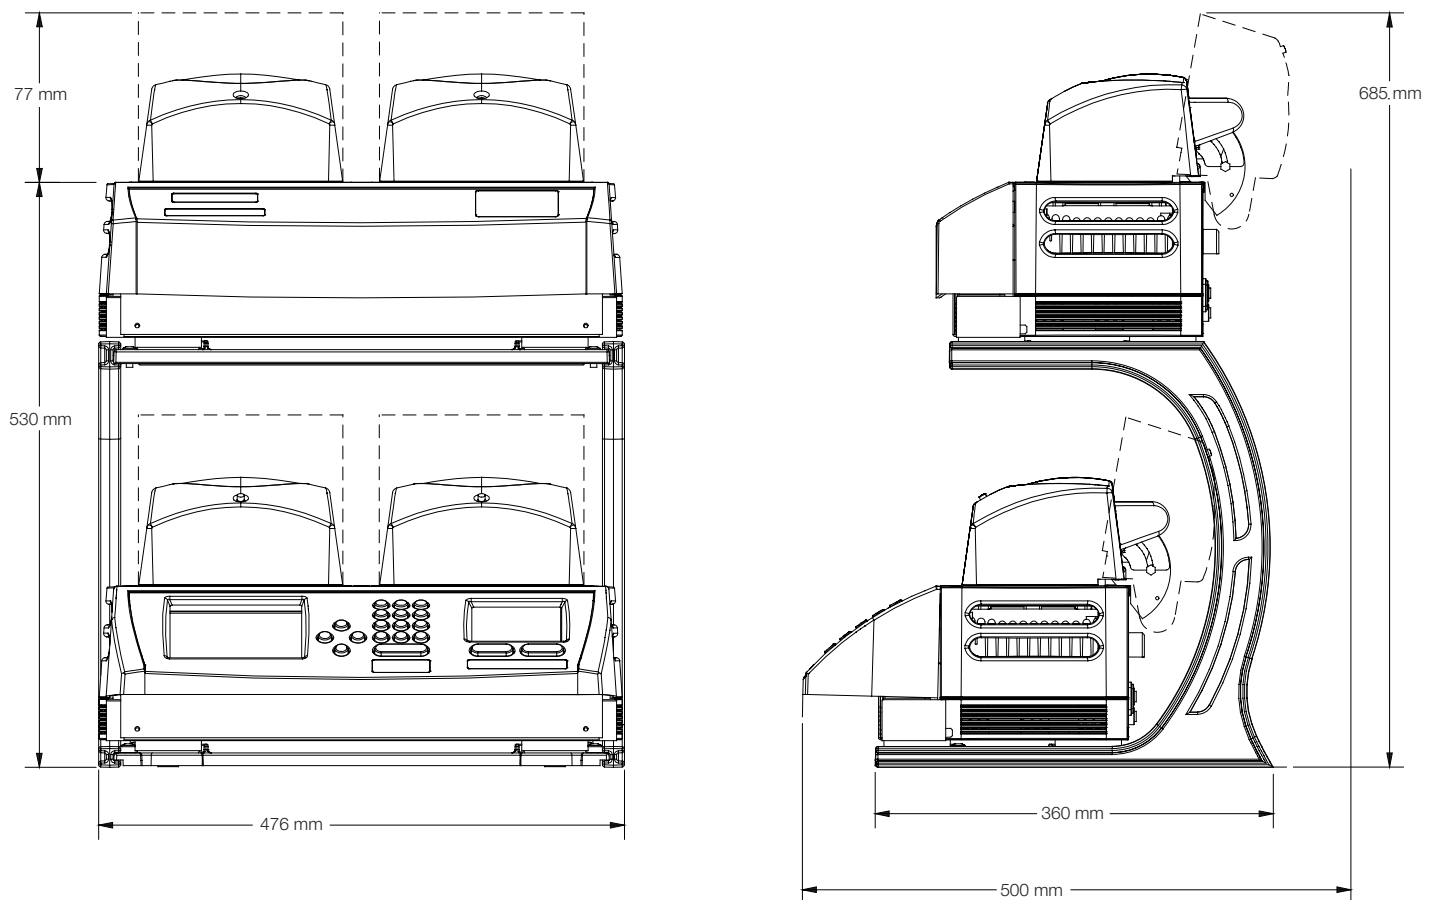

## DNA Engine Dyad<sup>®</sup> and Dyad Disciple<sup>™</sup> Thermal Cycler Stacked Configuration Line Drawing

These line drawings of DNA Engine Dyad and Dyad Disciple thermal cyclers in a stacked (vertical) configuration provide dimensional data for automation.