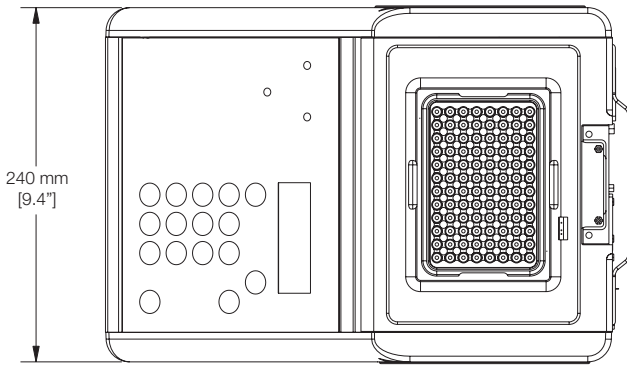

DNA Engine® Thermal Cycler Line Drawings

These line drawings of DNA Engine thermal cycler layout provide dimensional data for automation.

240 mm
[9.4"]

33 mm
[1.3"]

246 mm
[9.7"]

29 mm
[1.1"]

161 mm
[6.3"]

21 mm
[0.8"]