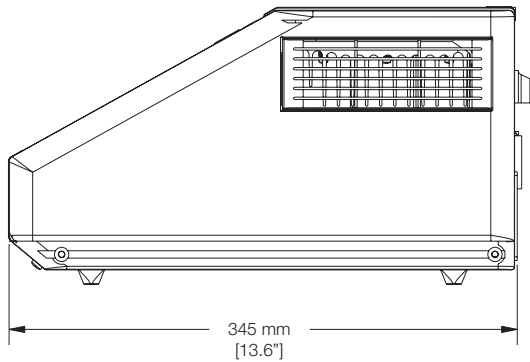

345 mm
[13.6"]