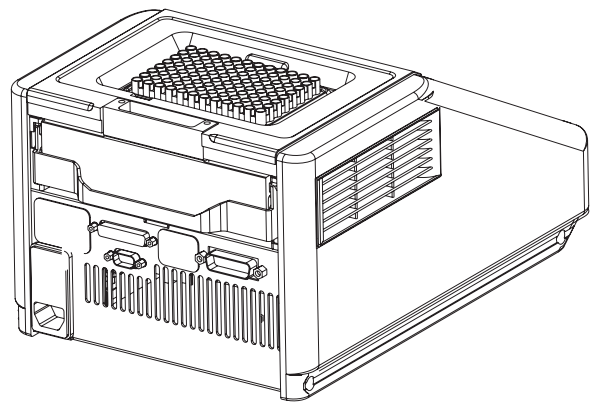

DNA Engine® Thermal Cycler Line Drawings

These line drawings of DNA Engine thermal cycler layout provide dimensional data for automation.

240 mm
[9.4"]

33 mm
[1.3"]

246 mm
[9.7"]

29 mm
[1.1"]

161 mm
[6.3"]

21 mm
[0.8"]