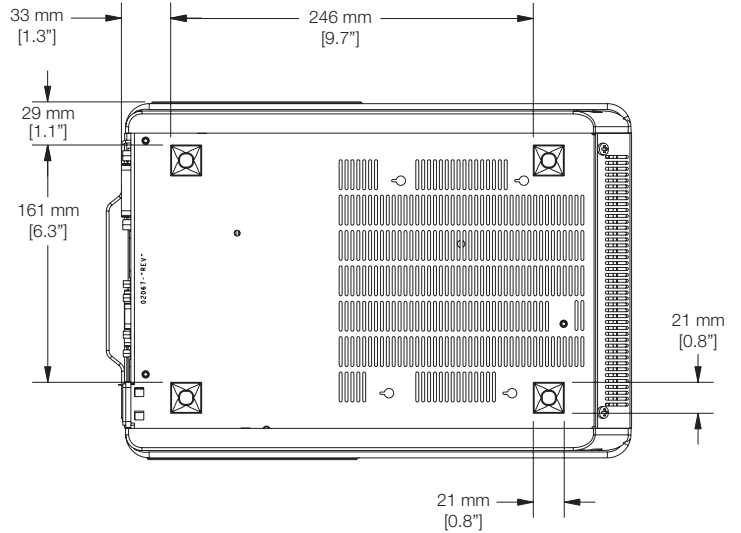

DNA Engine® Thermal Cycler Line Drawings

These line drawings of DNA Engine thermal cycler layout provide dimensional data for automation.

240 mm
[9.4"]

33 mm
[1.3"]

246 mm
[9.7"]

29 mm
[1.1"]

161 mm
[6.3"]

21 mm
[0.8"]