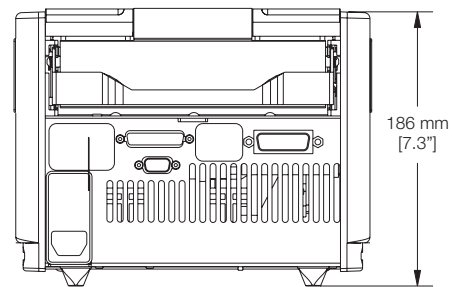

186 mm
[7.3"]

**Bio-Rad
Laboratories, Inc.**

Life Science
Group

Web site www.bio-rad.com USA 800 4BIORAD Australia 02 9914 2800 Austria 01 877 89 01 Belgium 09 385 55 11 Brazil 55 21 3237 9400
Canada 905 712 2771 China 86 21 6426 0808 Czech Republic 420 241 430 532 Denmark 44 52 10 00 Finland 09 804 22 00 France 01 47 95 69 65
Germany 089 318 84 0 Greece 30 210 777 4396 Hong Kong 852 2789 3300 Hungary 36 1 455 8800 India 91 124 4029300/5013478 Israel 03 963 6050
Italy 39 02 216091 Japan 03 5811 6270 Korea 82 2 3473 4460 Mexico 55 5200 05 20 The Netherlands 0318 540666 New Zealand 64 9415 2280
Norway 23 38 41 30 Poland 48 22 331 99 99 Portugal 351 21 472 7700 Russia 7 095 721 14 04 Singapore 65 6415 3188 South Africa 27 0861 246 723
Spain 34 91 590 5200 Sweden 08 555 12700 Switzerland 061 717 95 55 Taiwan 886 2 2578 7189/2578 7241 United Kingdom 020 8328 2000