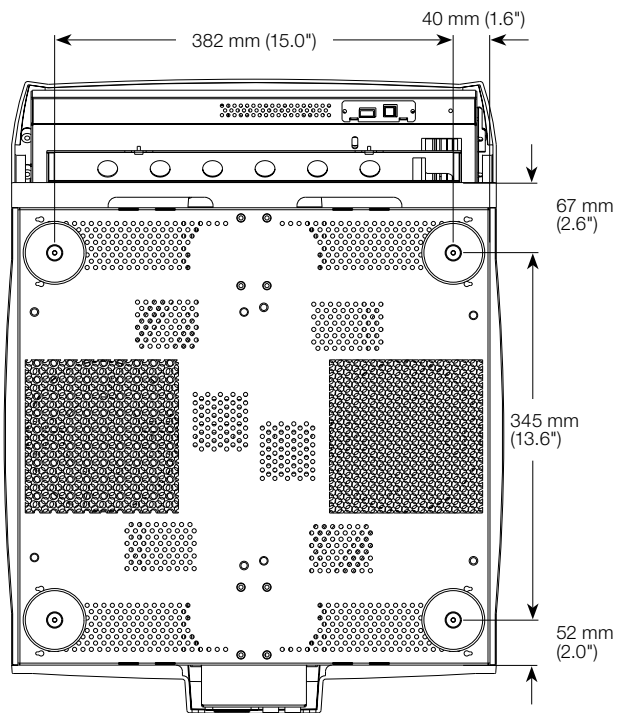

## DNA Engine Tetrad® 2 Thermal Cycler Line Drawings

These line drawings of the DNA Engine Tetrad 2 thermal cycler layout provide dimensional data for automation.

**BIO-RAD**

**Bio-Rad  
Laboratories, Inc.**