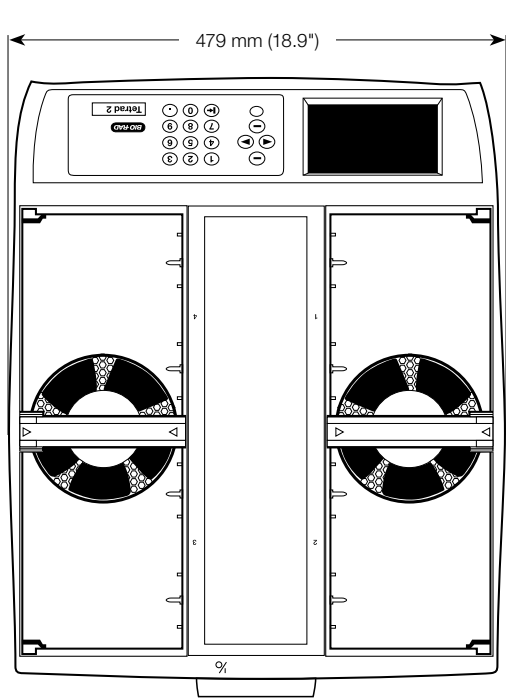

DNA Engine Tetrad® 2 Thermal Cycler Line Drawings

These line drawings of the DNA Engine Tetrad 2 thermal cycler layout provide dimensional data for automation.

BIO-RAD

**Bio-Rad
Laboratories, Inc.**

Life Science
Group