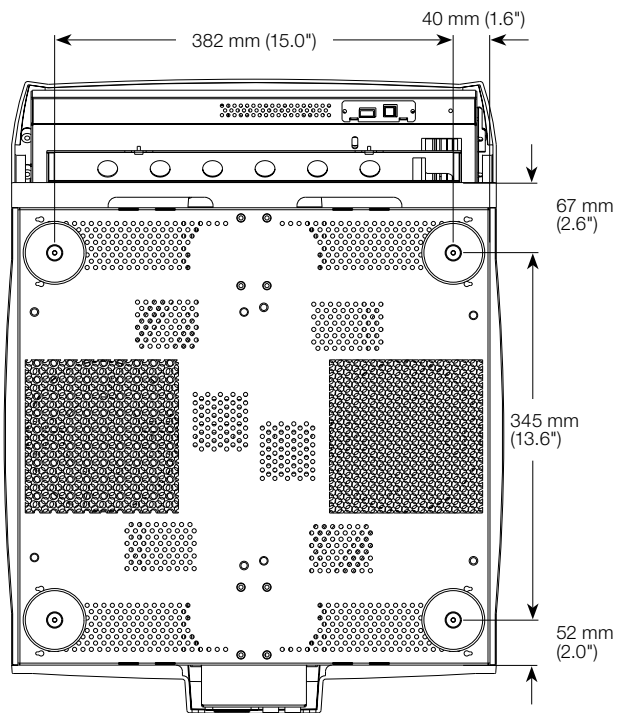

DNA Engine Tetrad® 2 Thermal Cycler Line Drawings

These line drawings of the DNA Engine Tetrad 2 thermal cycler layout provide dimensional data for automation.

BIO-RAD

**Bio-Rad
Laboratories, Inc.**

Life Science
Group