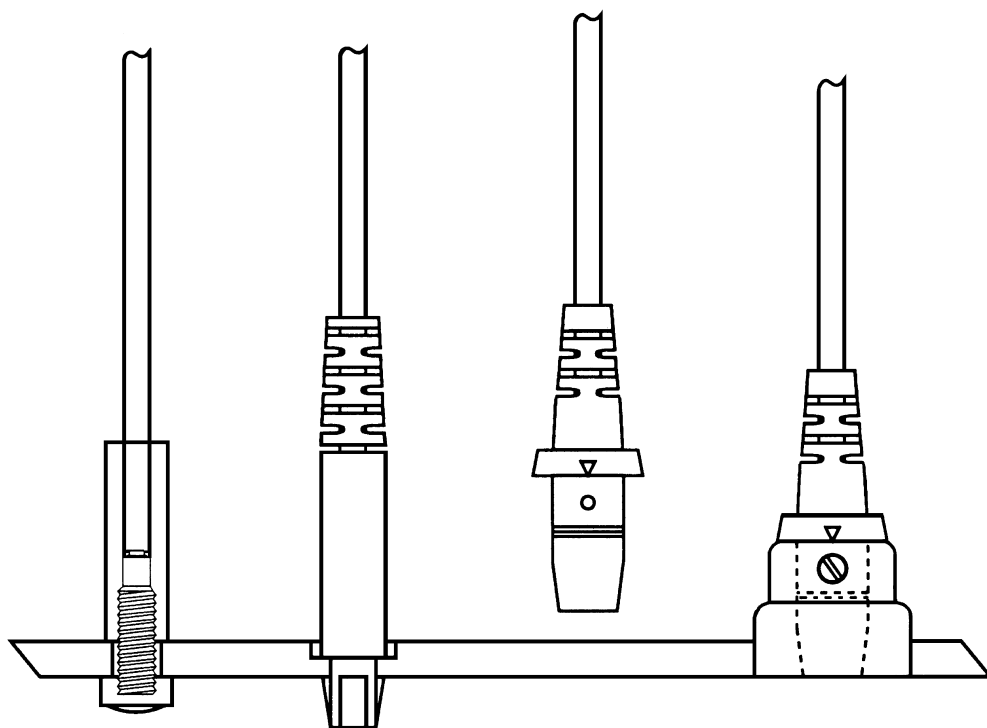

Electrophoresis Cable Plug Ends

Bio-Rad Laboratories, Life Science Group, Technical Service,
2000 Alfred Nobel Drive, Hercules, CA 94547

Three different types of electrophoresis cable plug ends are available from Bio-Rad (see figure below). The old-style screw-on jack and the molded plastic plug ends work with 21 mm banana plugs. The EN61010 plug end is for longer 37 mm banana plugs.

Old-style screw-on jack
catalog #165-1805

Molded plug end in
recessed hole
catalog #165-1915
catalog #165-2947

EN61010 plug end
catalog #165-2948

EN61010 plug end
in socket on lid

BIO-RAD

**Bio-Rad
Laboratories**