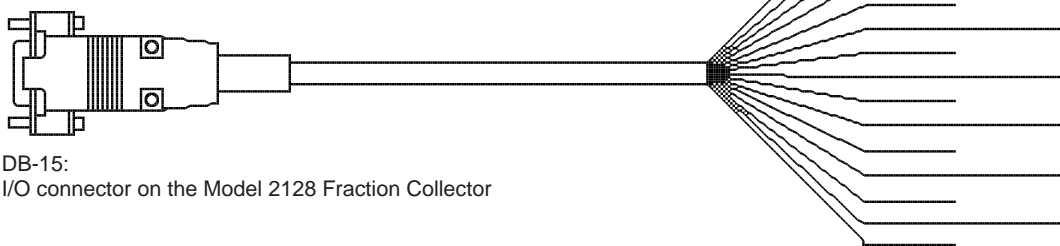

Model 2128 Fraction Collector Cables

Catalog Numbers
731-8286, 731-8290, 731-8291
731-8287, 731-8288

Econo System Cable #15, DB-15 to mini-DIN
Catalog Number 731-8286

Connections:

DB-15:
I/O connector on the Model 2128 Fraction Collector

mini-DIN:
 connector on the Econo System Controller

Model 2128 Accessory Cable, DB-15 to Bare Wires
Catalog Number 731-8290

Connections:

DB-15:
I/O connector on the Model 2128 Fraction Collector

1. Black
2. White
3. Red
4. Green
5. Orange
6. Blue
7. Wht/Blk
8. Red/Blk
9. Grn/Blk
10. Org/Blk
11. Blu/Blk
12. Blk/Wht
13. Red/Wht
14. Grn/Wht
15. Blu/Wht

Model 2128 HPLC II Cable, 15 D to Bio-Rad's HPLC Instrument Interface

Catalog Number 731-8288

Connections:

15 D:
I/O connector on the Model 2128 Fraction Collector

Mini-DIN:
I/O connector on the Bio-Rad's HPLC Instrument Interface