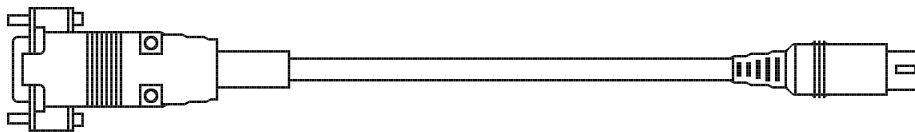

Econo System Cable #16, Mini-DIN to DIN
Catalog Number 731-8287

Connections:

Mini-DIN:
REC connector on the Model 2128 Fraction Collector

DIN:
Channel 1 port on Bio-Rad Econo Recorder Models 1325,1326,1327

Model 2128 HPLC II Cable, 15 D to Bio-Rad's HPLC Instrument Interface

Catalog Number 731-8288

Connections:

15 D:
I/O connector on the Model 2128 Fraction Collector

Mini-DIN:
I/O connector on the Bio-Rad's HPLC Instrument Interface