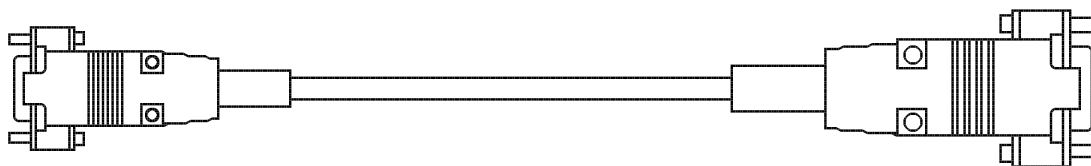

mini-DIN:
 connector on the Econo System Controller

Model 2128 Accessory Cable, DB-15 to Bare Wires
Catalog Number 731-8290

Connections:

DB-15:
I/O connector on the Model 2128 Fraction Collector

1. Black
2. White
3. Red
4. Green
5. Orange
6. Blue
7. Wht/Blk
8. Red/Blk
9. Grn/Blk
10. Org/Blk
11. Blu/Blk
12. Blk/Wht
13. Red/Wht
14. Grn/Wht
15. Blu/Wht

Bare Wires:
Non Bio-Rad equipment

Model 2128 HPLC SI Cable, DB-15 to HPLC System Interface
Catalog Number 731-8291

Connections:

DB-15:
I/O connector on the Model 2128 Fraction Collector

HPLC:
Digital I/O connector on Bio-Rad's HPLC System Interface

Econo System Cable #16, Mini-DIN to DIN
Catalog Number 731-8287

Connections:

Mini-DIN:
REC connector on the Model 2128 Fraction Collector

DIN:
Channel 1 port on Bio-Rad Econo Recorder Models 1325,1326,1327

Model 2128 HPLC II Cable, 15 D to Bio-Rad's HPLC Instrument Interface

Catalog Number 731-8288

Connections:

15 D:
I/O connector on the Model 2128 Fraction Collector

Mini-DIN:
I/O connector on the Bio-Rad's HPLC Instrument Interface