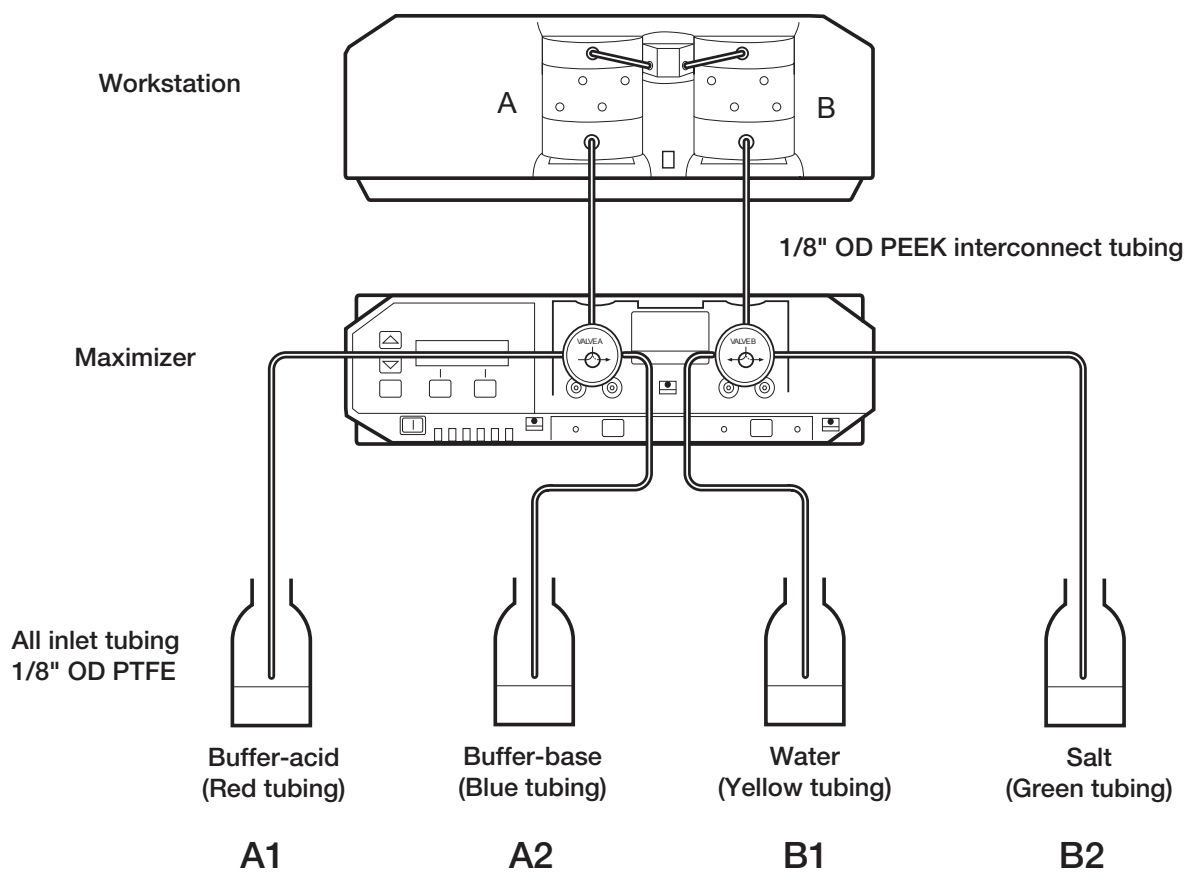

BioLogic Maximizer™ Tubing Kit

Catalog #760-2002

The BioLogic Maximizer tubing kit comprises premade inlet tubing to simplify initial setup of your system when a BioLogic Maximizer valve system is used with a BioLogic DuoFlow™ chromatography system workstation containing either F10 or F40 pump heads.

Follow the diagram below to complete the installation.

Note: The PEEK interconnect tubing that connects the Maximizer valves to the workstation pump inlets is supplied separately.

Fig. 1. Plumbing the BioLogic Maximizer valve system with precut tubes from tubing kit.

Table 1. Tubing label and location.

Tubing Label	Tubing Location	Quantity x Tubing Length	Tubing Material, OD/ID	Fittings
Inlet A1	Buffer container to Maximizer valve port A1	1 x 100 cm ± 1 cm	PTFE, red OD = 1/8" ID = 0.062"	1/4-28 black Delrin fitting on one end of the tubing only
Inlet A2	Buffer container to Maximizer valve port A2	1 x 100 cm ± 1 cm	PTFE, blue OD = 1/8" ID = 0.062"	1/4-28 black Delrin fitting on one end of the tubing only
Inlet B1	Water container to Maximizer valve port B1	1 x 100 cm ± 1 cm	PTFE, yellow OD = 1/8" ID = 0.062"	1/4-28 black Delrin fitting on one end of the tubing only
Inlet B2	Salt container to Maximizer valve port B2	1 x 100 cm ± 1 cm	PTFE, green OD = 1/8" ID = 0.062"	1/4-28 black Delrin fitting on one end of the tubing only